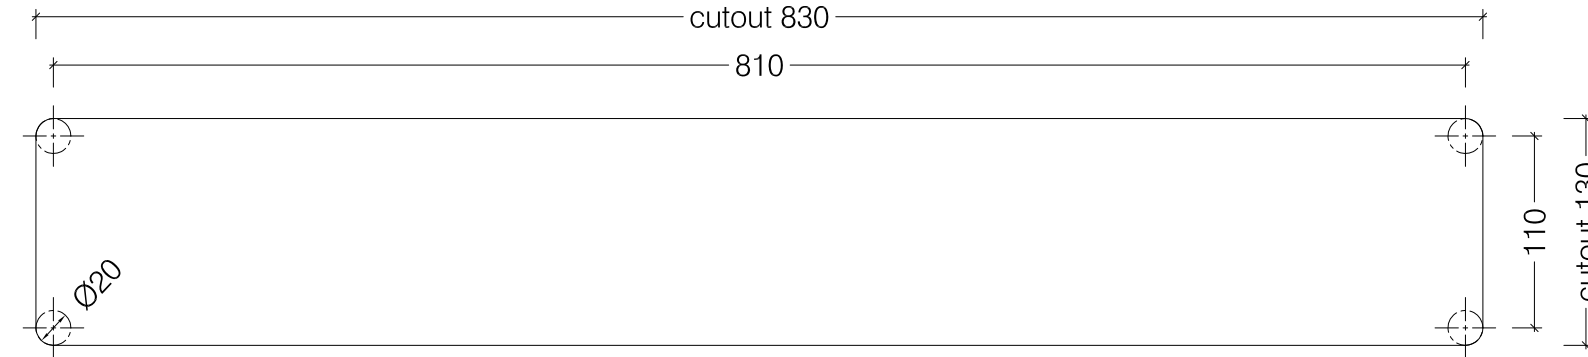

Top View

Front View

Side View

Cutout Size

New Slimline 800 Biofuel Burner

© This drawing is copyright and remains the property of Icon Fires. It may not be retained, copied or used without written consent.