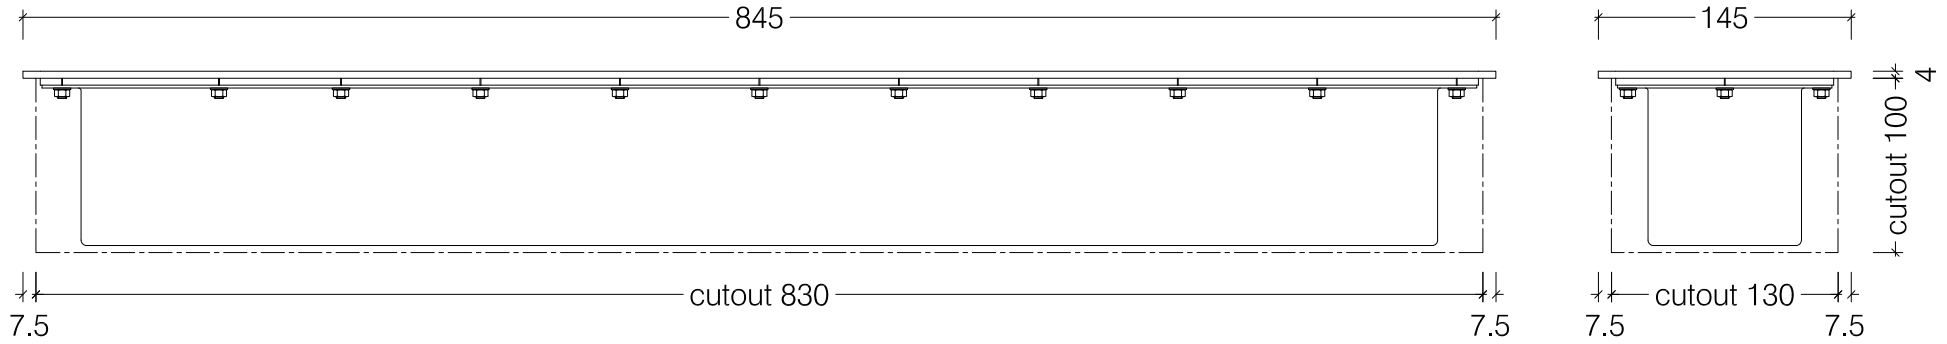

Top View

Front View

Side View

Cutout Size

New Slimline 800 Biofuel Burner

© This drawing is copyright and remains the property of Icon Fires. It may not be retained, copied or used without written consent.